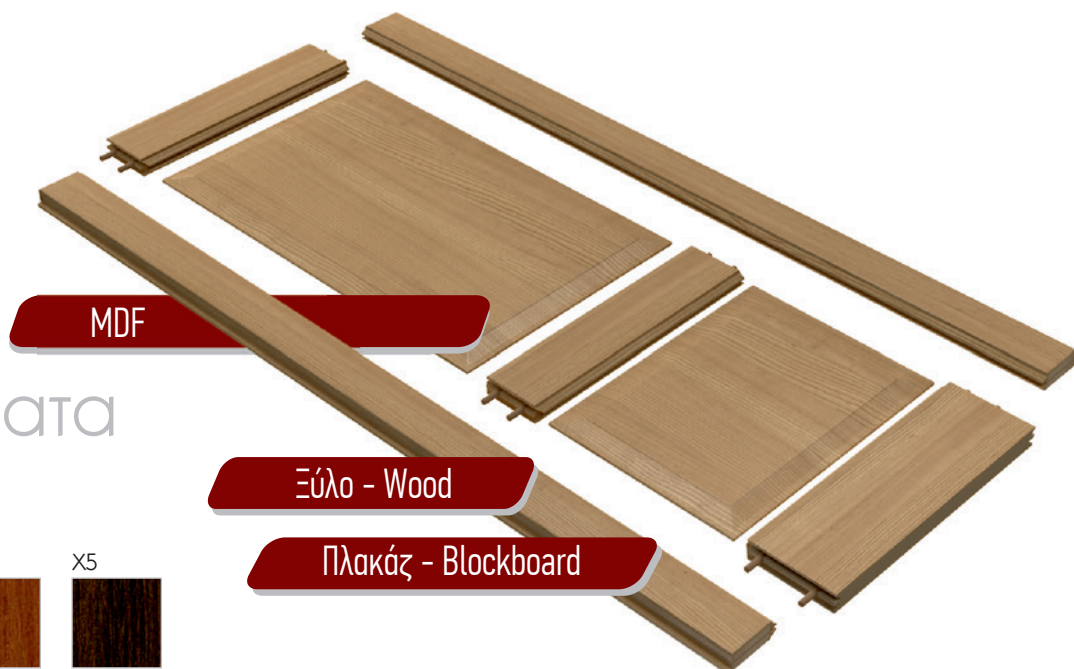

Technical Details

Βασικά Χρώματα Basic Colors

*Δυνατότητα βάφης με χρώματα της προτίμησής σας
*Ability to paint also with colors of your preference

Μορφές κάσας & διαστάσεις • Frames & dimensions 7,5-10-13-15-18-21-24cm

Τύπος μεντεσέ • Hinges