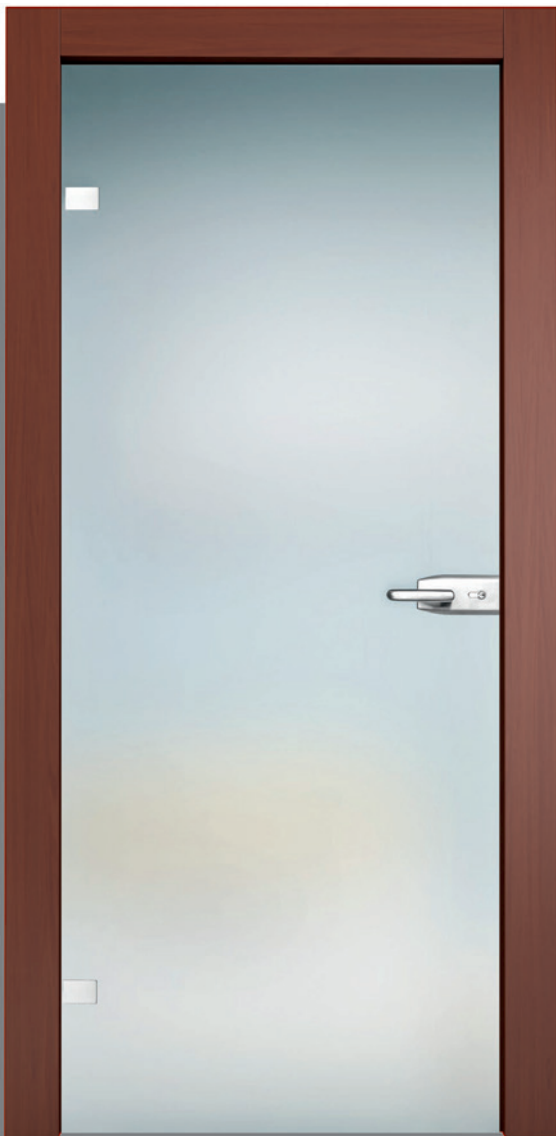

Wood, glass and inox match the contemporary design of GERMICH's doors satisfying even the highest demands. The Glass series doors can be customized according your preferences.

c: 1410TZ

c: 1001TZ

1413TZ

1103TZ

# glass

c: 2016-GLASS

Η GERMICH εμπλουτίζει την γκάμα των προϊόντων της με την νέα πόρτα από γυαλί securit με επιλογές σε clear, αμμοβολή & σατινέ.

GERMICH enriches its range of products with the new securit glass door with clear, sandblasting & satin options.