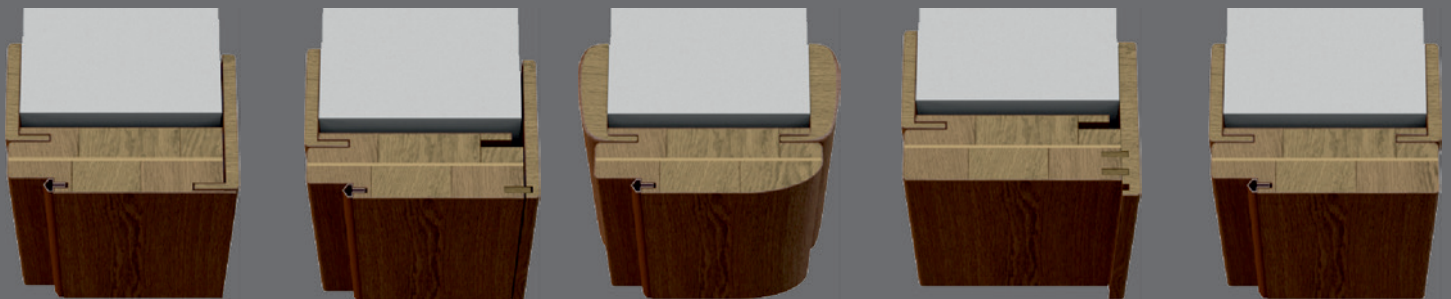

Μορφές κάσας & διαστάσεις • Frames & dimensions 7,5-10-13-15-18-21-24cm

- Ίσια plus κάσα
- Γωνιακή κάσα
- Οβάλ κάσα
- Κρυφή έξω κάσα
- Ίσια κάσα
- Straight plus frame
- Angular frame
- Curved frame
- Hidden frame outside
- Straight frame