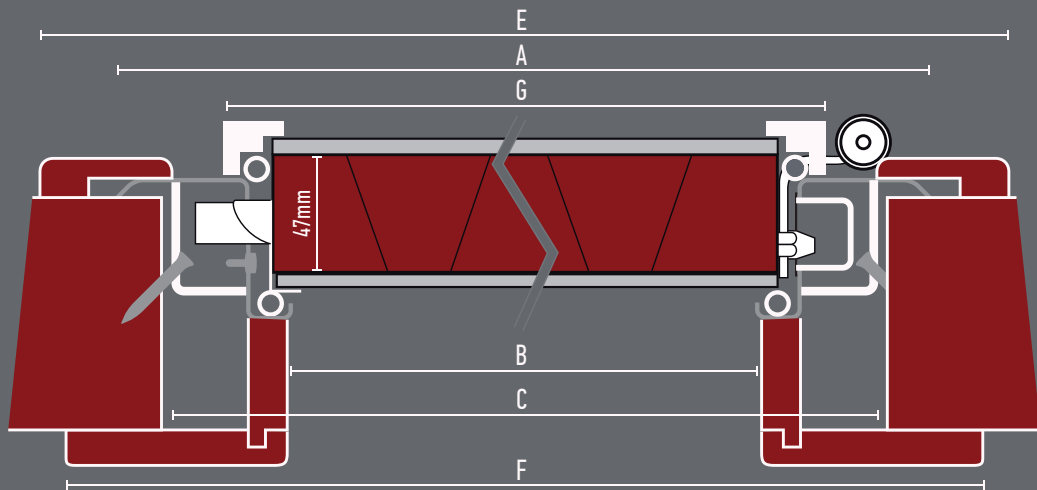

GERMICH.

Πυράντοχνη • FireProof

* Η κατηγορία μπορεί επίσης να κατασκευαστεί ως πυράντοχνη
* The current category can be constructed as fireproof

15-17-ΓΑΝΤΖΟΣ ΚΛΕΙΔ.
15-17-HOOK LOCK.

ΠΛΑΤΟΣ - WIDTH
cm

	88	93	98
A	94	99	104
B	80	85	90
C	88	93	98
E	102	107	112
F	100	105	110
G	87	92	97

21-PLUS-ΕΙΔΙΚΟ ΚΛΕΙΔ.
21-PLUS-SPECIAL LOCK.

ΠΛΑΤΟΣ - WIDTH
cm

	90	95	100
A	94	99	104
B	80	85	90
C	90	95	100
E	102	107	112
F	100	105	110
G	87	92	97

15-17-ΓΑΝΤΖΟΣ ΚΛΕΙΔ.
15-17-HOOK LOCK.

ΥΨΟΣ - HEIGHT
cm

	202	207	212
A	207	212	217
B	200	205	210
C	202	207	212
E	211	216	221
F	210	215	220
G	203	208	213

21-PLUS-ΕΙΔΙΚΟ ΚΛΕΙΔ.
21-PLUS-SPECIAL LOCK.

ΥΨΟΣ - HEIGHT
cm

	205	210	215
A	207	212	217
B	200	205	210
C	205	210	215
E	211	216	221
F	210	215	220
G	203	208	213