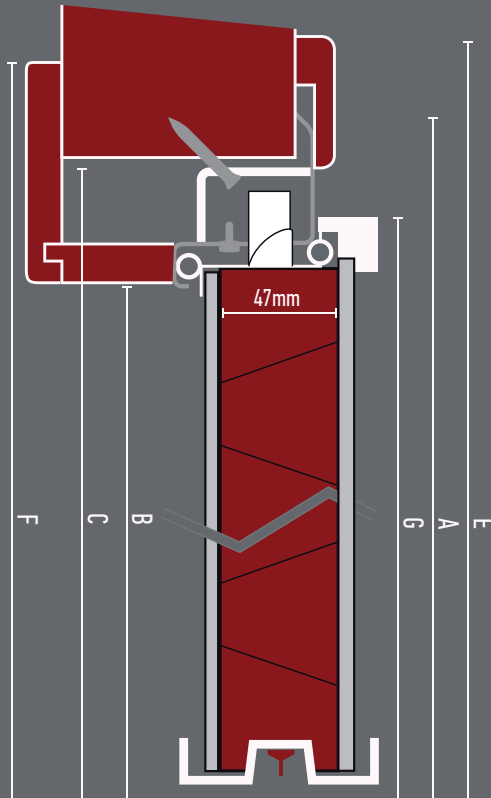

GERMICH.

Πυράντοχνη • FireProof

* Η κατηγορία μπορεί επίσης να κατασκευαστεί ως πυράντοχνη
* The current category can be constructed as fireproof

15-17-ΓΑΝΤΖΟΣ ΚΛΕΙΔ.
15-17-HOOK LOCK.

ΠΛΑΤΟΣ - WIDTH
cm

	88	93	98
A	94	99	104
B	80	85	90
C	88	93	98
E	102	107	112
F	100	105	110
G	87	92	97

21-PLUS-ΕΙΔΙΚΟ ΚΛΕΙΔ.
21-PLUS-SPECIAL LOCK.

ΠΛΑΤΟΣ - WIDTH
cm

	90	95	100
A	94	99	104
B	80	85	90
C	90	95	100
E	102	107	112
F	100	105	110
G	87	92	97

15-17-ΓΑΝΤΖΟΣ ΚΛΕΙΔ.
15-17-HOOK LOCK.

ΥΨΟΣ - HEIGHT
cm

	202	207	212
A	207	212	217
B	200	205	210
C	202	207	212
E	211	216	221
F	210	215	220
G	203	208	213

21-PLUS-ΕΙΔΙΚΟ ΚΛΕΙΔ.
21-PLUS-SPECIAL LOCK.

ΥΨΟΣ - HEIGHT
cm

	205	210	215
A	207	212	217
B	200	205	210
C	205	210	215
E	211	216	221
F	210	215	220
G	203	208	213